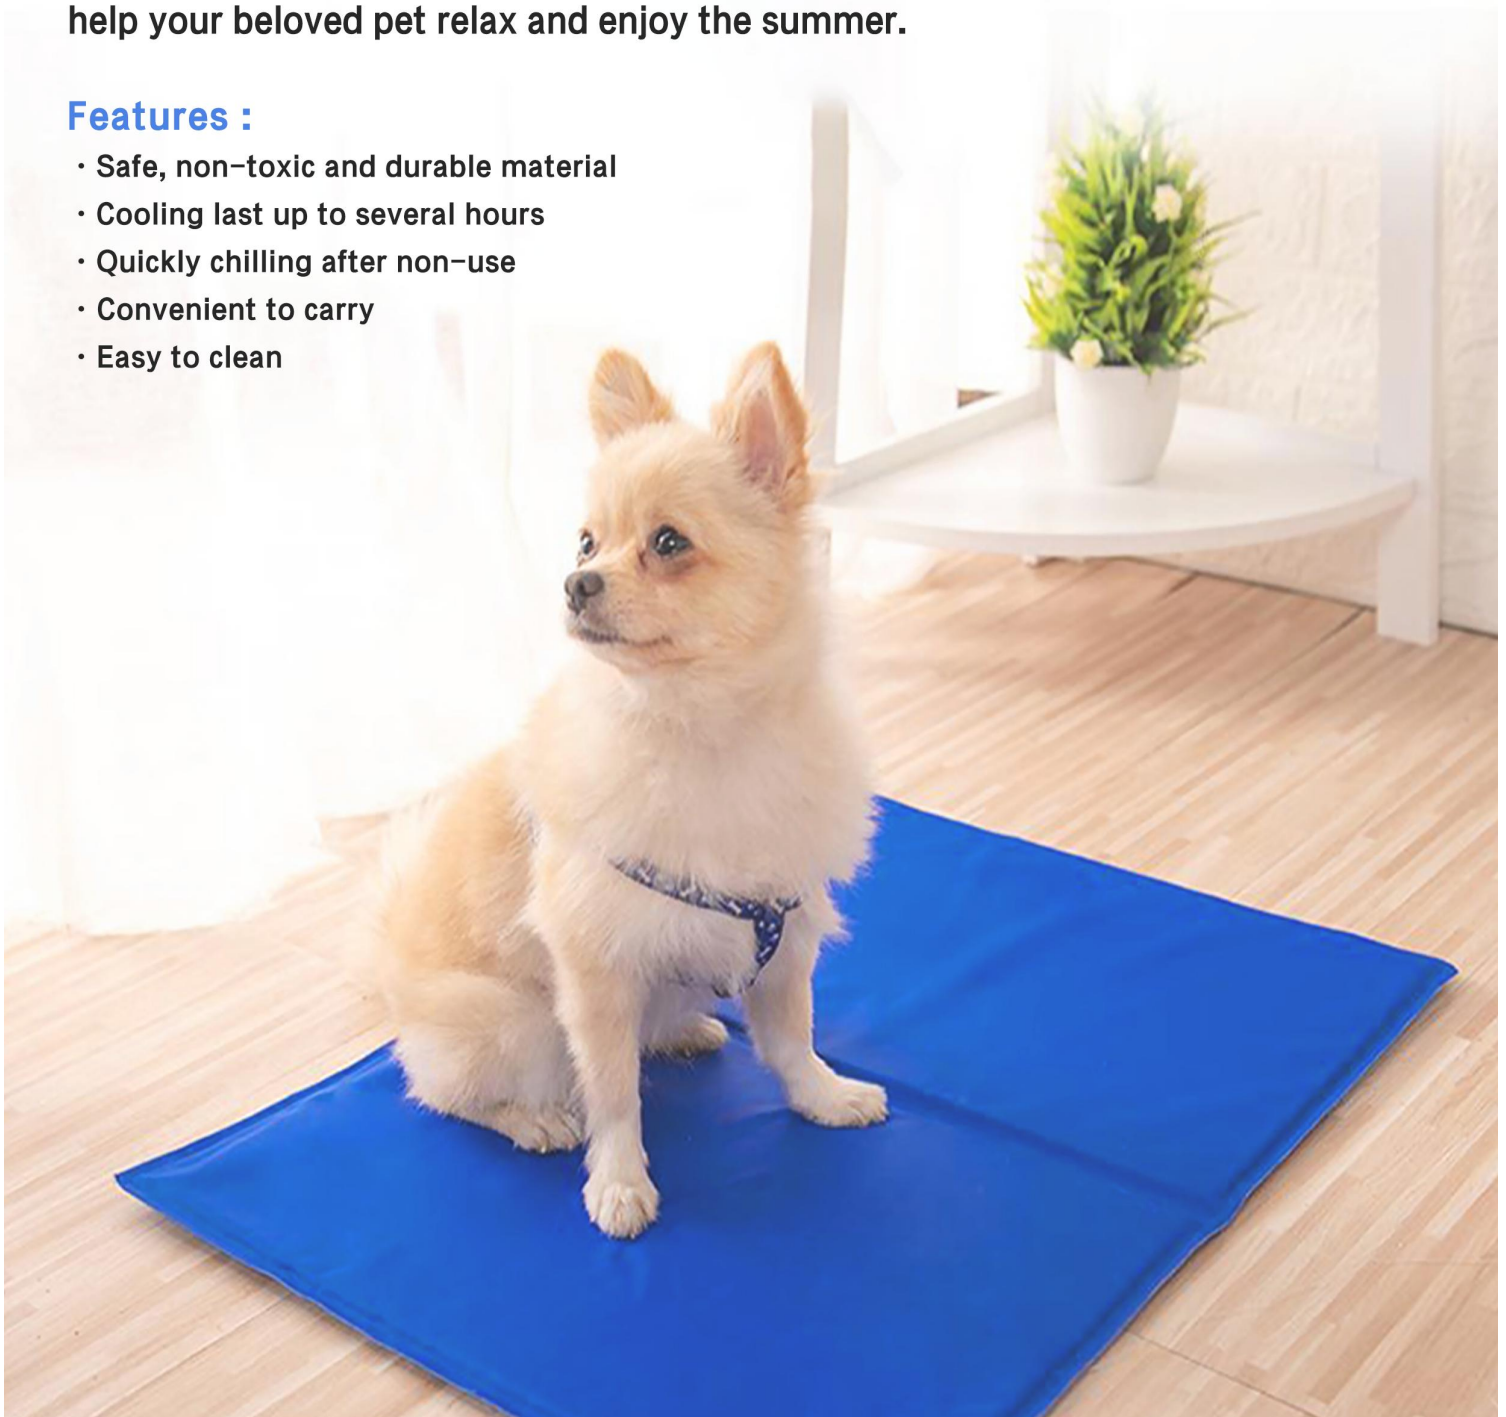

PET COOLING MATS

Pet Cooling Mats are made of non-toxic cooling materials, and safe for your pets to stay on for as long as they'd like. They use gels to absorb heat from your pet's body and provide your pet with cooling comfort for up to several hours, then automatically reset after several minutes of non-use. There are many different styles and sizes to choose. The cooling mats are designed to use a lightweight, portable and puncture resistant material. They're easy to move around and travel with your family, placing them in your car, dog crate or any outdoor area. They can help your beloved pet relax and enjoy the summer.

Features :

- Safe, non-toxic and durable material
- Cooling last up to several hours
- Quickly chilling after non-use
- Convenient to carry
- Easy to clean

CM-5901

Size: Outer diameter 50X60cm, Outer diameter 60X70cm
Outer diameter 70X85cm, Outer diameter 70X100cm
other customized sizes.